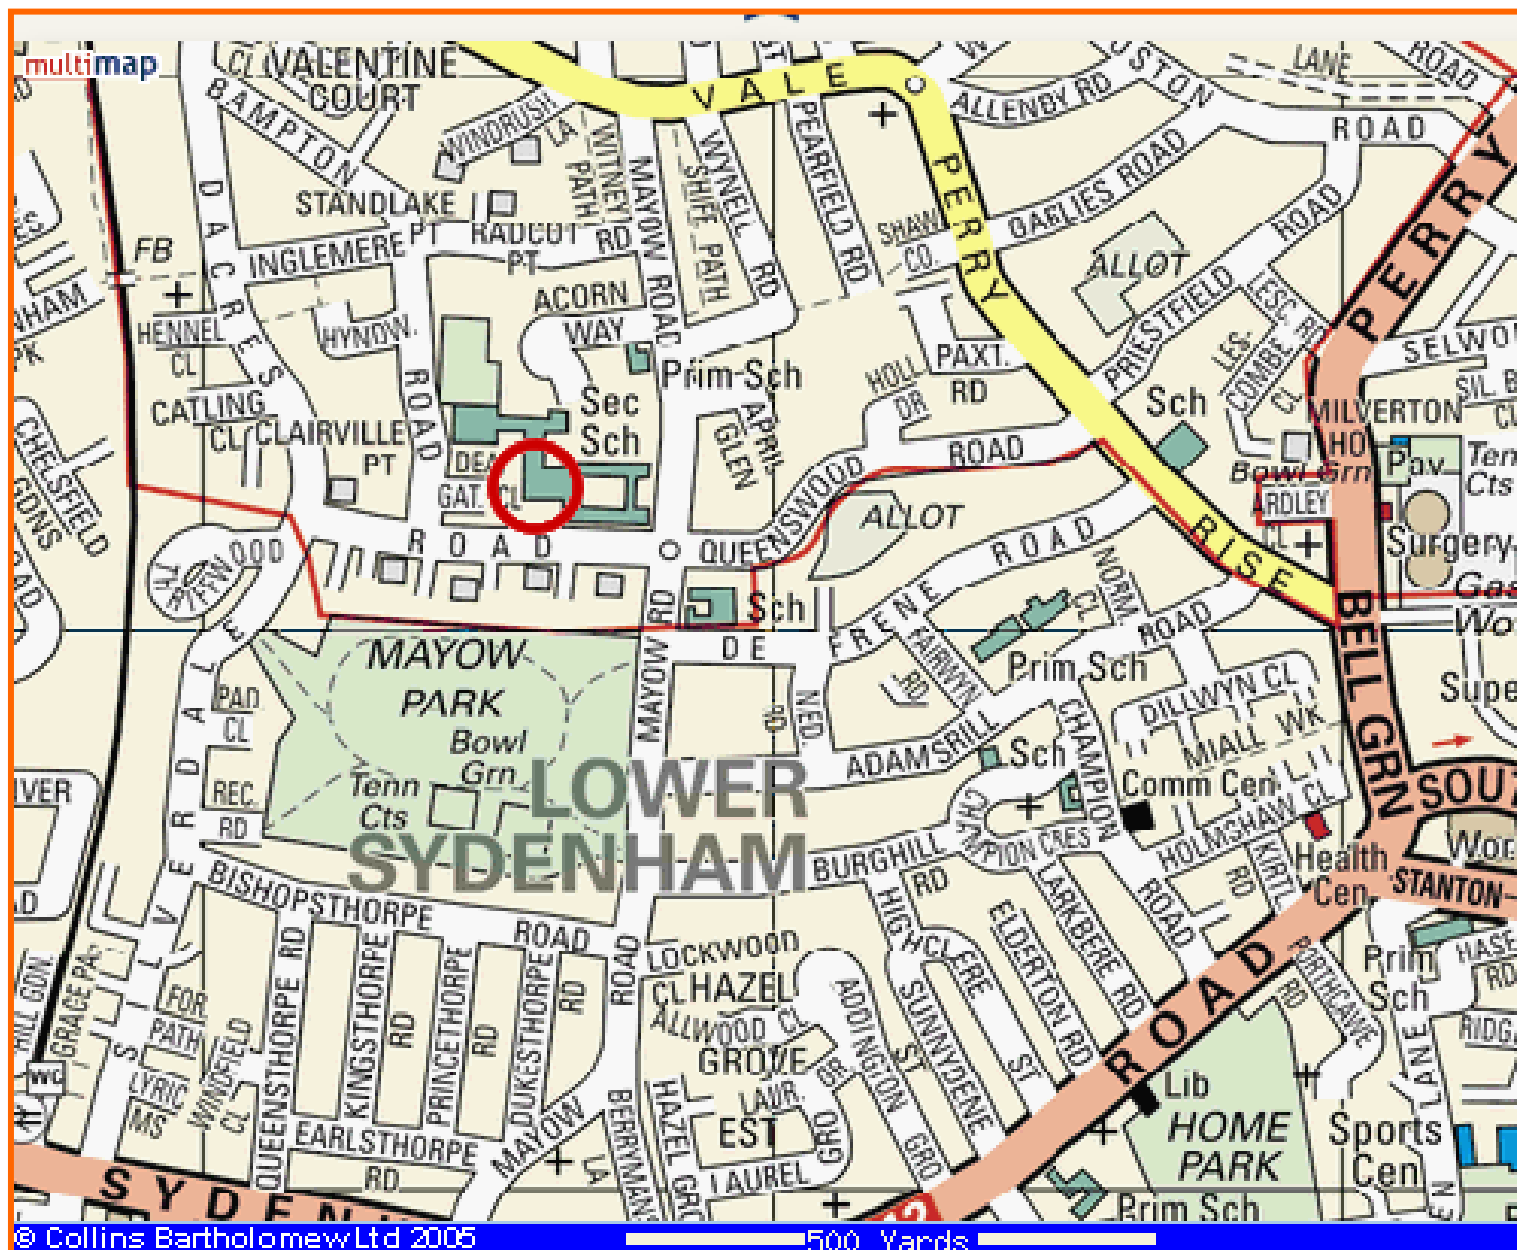

FOREST HILL SECONDARY SCHOOL

Dacres Road,
Forest Hill,
London,
SE23 2XN

**If you are
travelling by
bus/ train/
tube:**

Travel time: 45
minutes

From Waterloo
take the Jubilee
Line going
towards North
Greenwich. Get
off at London
Bridge Station.
Take the
Southern
towards West
Croydon.
Get off at
Sydenham.
The school is a
15 minute walk
away from the
station.

Road map

multimap

LONDON RD

A 205

Forest Hill

A2216

B227

Sydenham